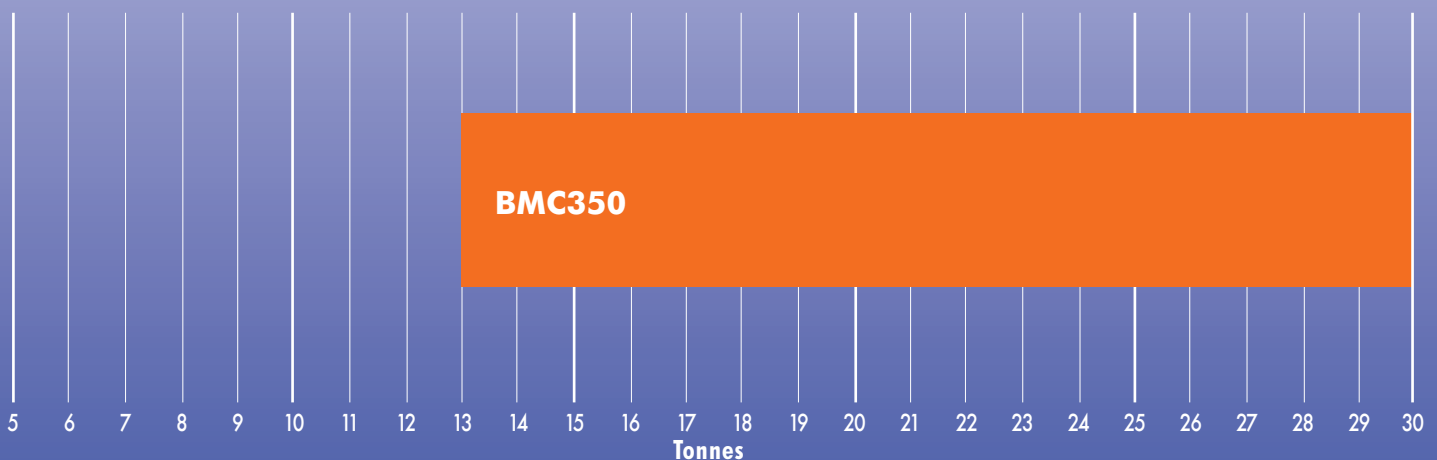

PILE BREAKING & REBAR CUTTING IN ONE SINGLE MOVEMENT

If you're looking for an immensely powerful yet compact pile breaker, capable of fast reduction and rebar cutting, then stop searching... just call Sandhurst.

Compact enough to work amongst closely driven piles, or in trenches, our Cruncher pile breakers hang by chains from the dipper of any 13 Tonne + Excavator. They cut through single or multi-bar precast concrete piles, up to its max 350mm square pile capacity in seconds. And in one smooth movement can lift and load the cut-off pile section straight into a dumper for removal.

The Cruncher's secret is in its extraordinary powerful jaw action (60 Tonne breaking force) with twin Hardox cutting teeth and its ability to cut, contain within its body and lift up to 2.5M cut piles at a stroke, thus seriously reducing pile cropping time.

Best of all it gives you complete control. You can clean cut concrete and rebar eliminating the need for manual cutting with a Skill saw, or just nibble the pile and leave rebar undamaged if required. So next time you've got piles to tackle...

Call Sandhurst we've got the answer.

AT A GLANCE - THE RIGHT CRUNCHER FOR YOUR CARRIER

Sandhurst Equipment Rental

London / South
01634 739 997

West
0121 552 1515

East
0121 552 1515

North
0191 236 8255

Scotland
01383 880 458

Nationwide 0845 009 7999

www.sandhurst-rent.com